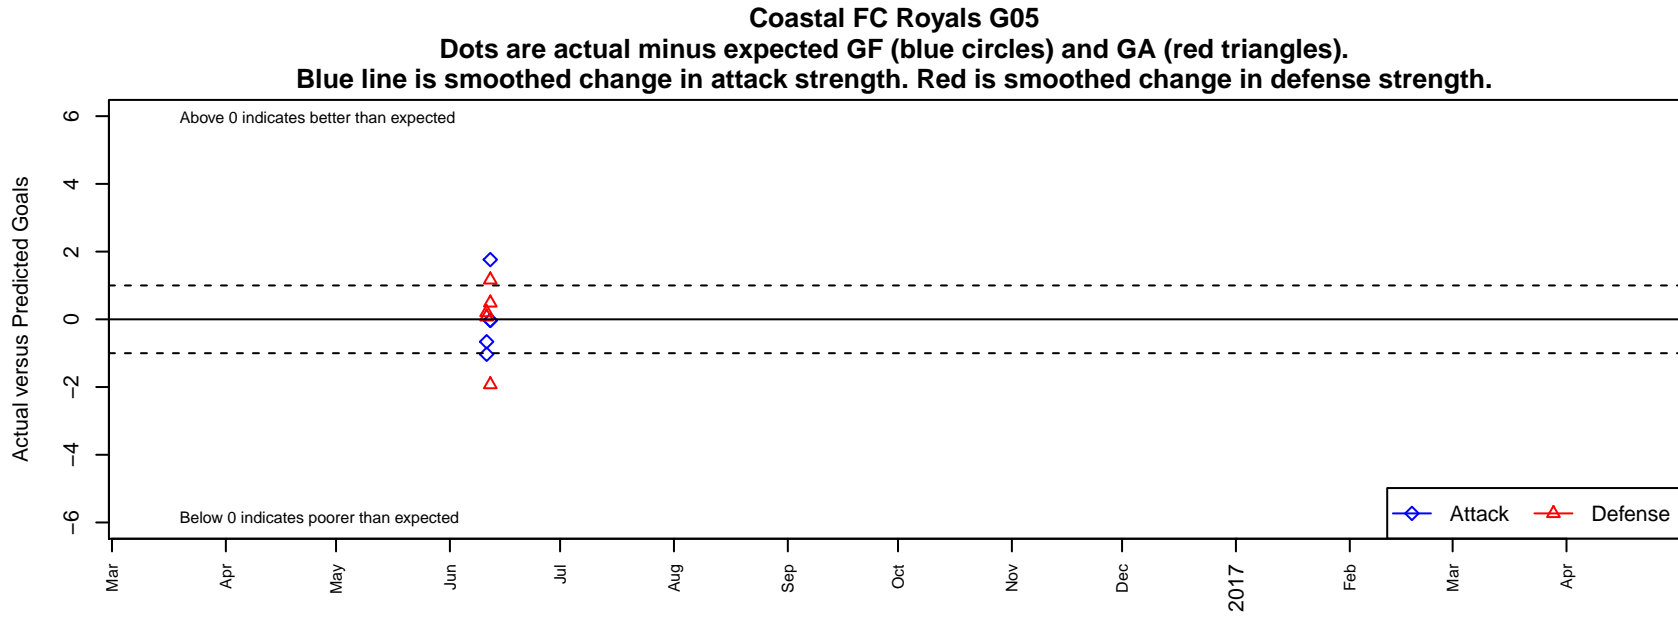

Coastal FC Royals G05

Coastal FC
, BC
G05 total strength=1115
attack=4.23 defense=2.1

alt names used:
Coastal FC 05 Royal

Venues played:
2016 Starfire Spring Classic GU12

date	home		away		venue	pred.home	pred.away
2016-06-12	Coastal FC Royals G05	7	Chilliwack FC Selects G05	0	2016 Starfire Spring Classic GU12	5.24	0.49
2016-06-12	Coastal FC Royals G05	3	West Vancouver Spuraways G05	0	2016 Starfire Spring Classic GU12	3.03	1.17
2016-06-12	FC Edmonds Quiet Riot G05	3	Coastal FC Royals G05	2	2016 Starfire Spring Classic GU12	1.07	2.03
2016-06-11	Seattle United S Blue G05	0	Coastal FC Royals G05	9	2016 Starfire Spring Classic GU12	0.20	9.66
2016-06-11	Coastal FC Royals G05	1	FC Edmonds Quiet Riot G05	1	2016 Starfire Spring Classic GU12	2.03	1.07